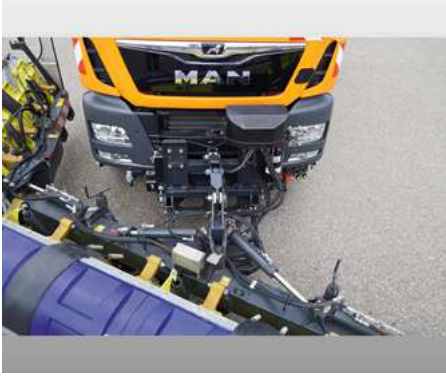

Equipment

Basic device in basic equipment

311703	Highway snow plow TARRON HP-2W
673091	share body in RAL 2011 (orange)

Scraper

564424	Combi scraper blades 36 (set)
685000	Lumifog D30mm
553553	Marker lights LED - Profi (replaces basic LED lighting)
358697	Warning light flashing light orange
457405	Additional work light on the left

Required Attachment Adjustment Group

582854	Adaptation group for mounting plate size. 5
521857	Adjustment size Hydraulics (raising/lowering/swivel/swivel wings) including truck

Couplings

163076	Adaptation group for hydraulic couplings for trucks - screw couplings

Other required equipment

855907	"Kombi S" sliding shoes, height adjustable (set)

Additional options

254173	Storage trolley (set)
714233	Snow dust protection with share cover (elastomer)
703443	Side deflectors, long version (set)
574702	Warning marking red/white

Contact

Artur Maciejewski
Used Machines Sales Manager

© Aebi Schmidt Group
www.aebi-schmidt.com

Aebi Schmidt Holding AG
CH-8050 Zurich, Switzerland

All rights reserved. Technical data is subject to change.
Illustrations are not binding. Errors and amendments excepted.

Document created on 06.11.2023