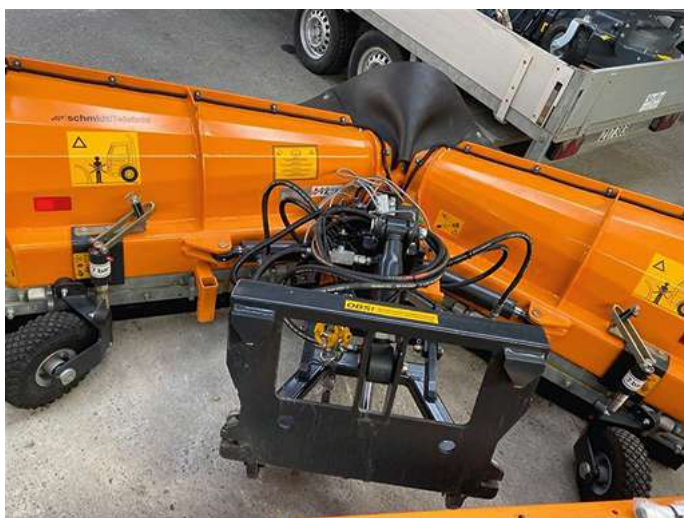

## Snow Plough VPL27 - NEW Snow Plough VPL27

Offer number: UM2853108

**aebi schmidt**  
group

Brand: Schmidt  
Mat.-Nr.: 1243463-5  
Year of manufacture: 2021  
Serialnumber: VPL27-75-1-026  
Running hours: 0 h  
Mileage: 0 km  
Condition: Class 5+  
Location: Switzerland  
3401 Burgdorf